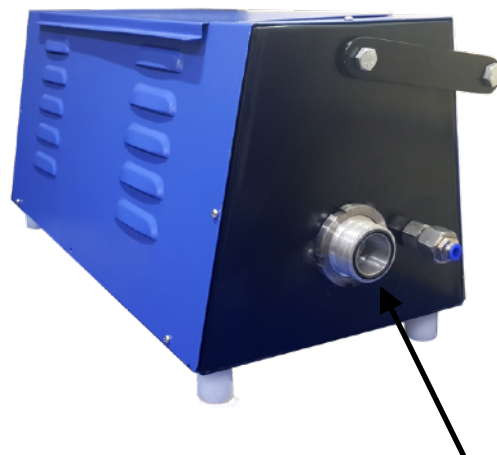

Roto brush

Electric Rotary Brush System

**Single phase supply
required (230V AC)**

Roto Brush is a powerful electric rotary system used for cleaning HVAC ducts. The system comes with a 12 meter flexible shaft with brushes from 5-12 inches for cleaning Ducts of various sizes. It is one of the best options for cleaning medium sized ducts. Works on single phase AC which means it can be used wherever a 15 Amp plug point is available. Speed & Direction control is provided to make sure more effective cleaning can be done onsite with the Roto Brush System.

Shaft Speed : Variable from 300-750 rpm

Shaft Length : 12 meters

Brush Size : Between 5 to 12 inches.

ON/OFF control with speed & direction change option

Flexible Shaft Connection

Robosoft Systems
A-61, 1st floor, Raj Industrial Complex,
Military Road, Marol, Andheri East,
Mumbai 400059
India